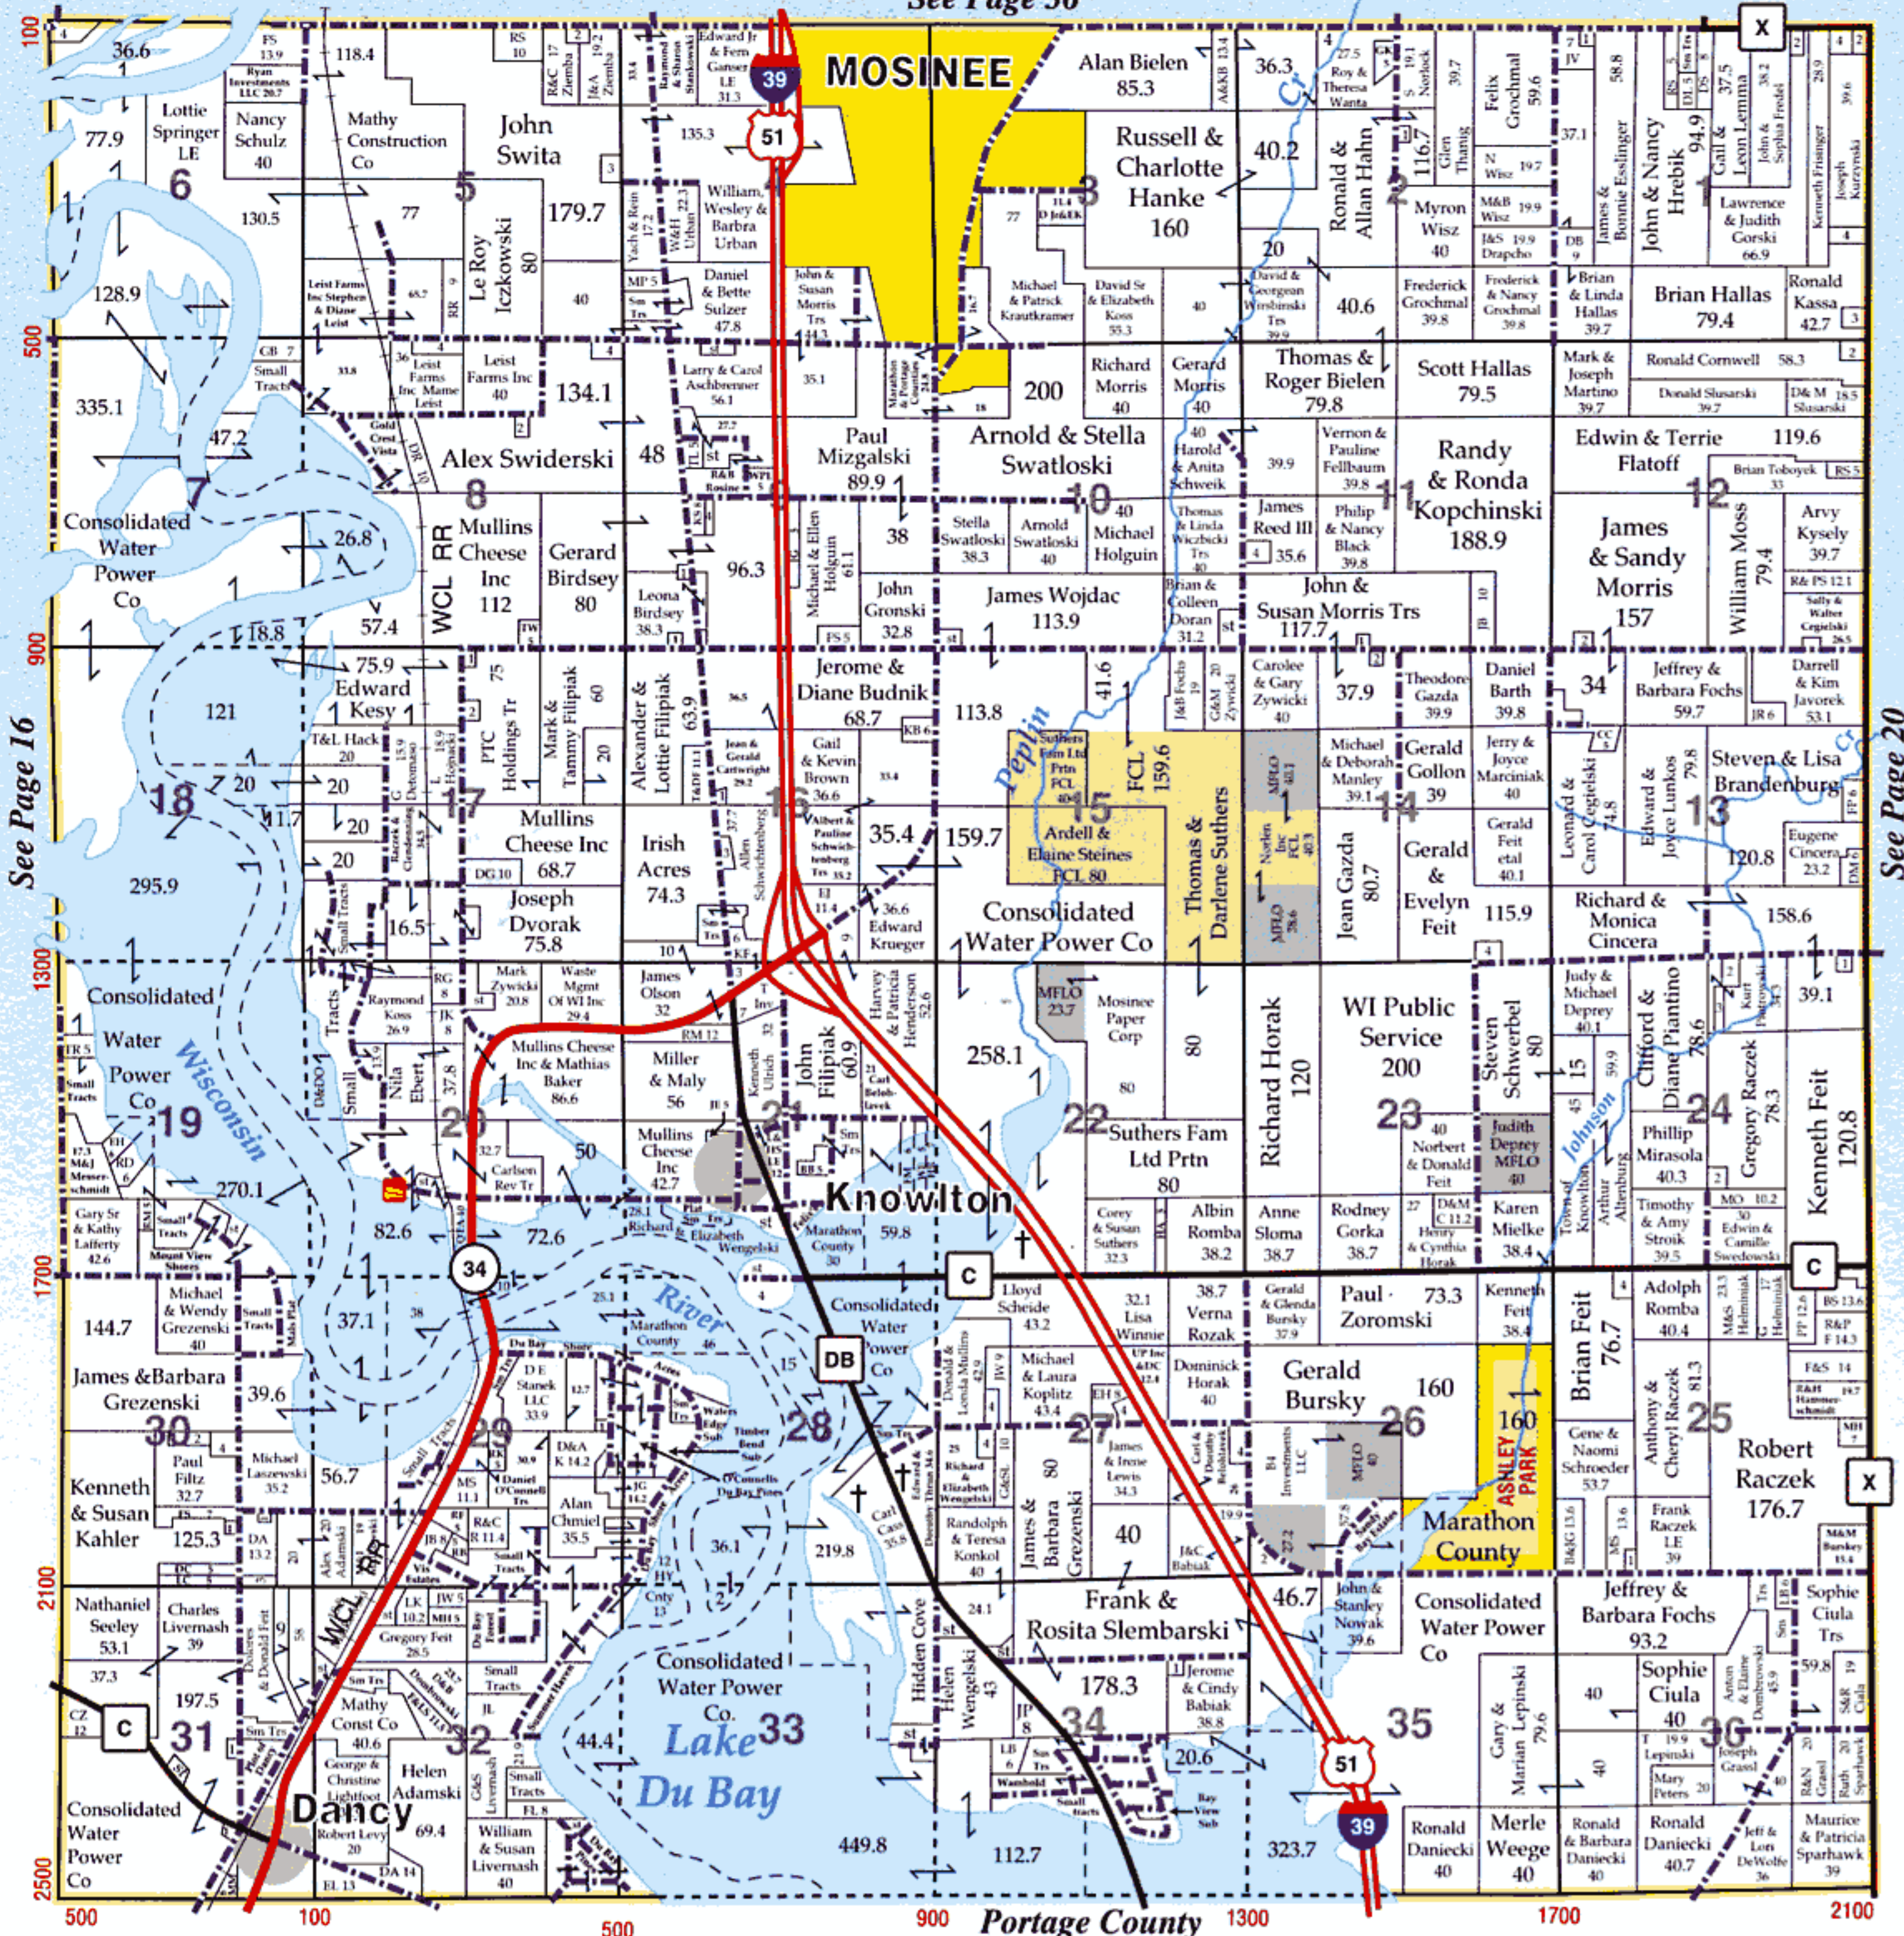

6. Knowlton

T.26N. - R.7E.

©2003 cloud cartographics, inc. st. cloud, mn 56301

See Page 36

See Page 16

See Page 20

MOSINEE

Knowlton

ASHLEY PARK

Lake Du Bay

Portage County

Marathon County